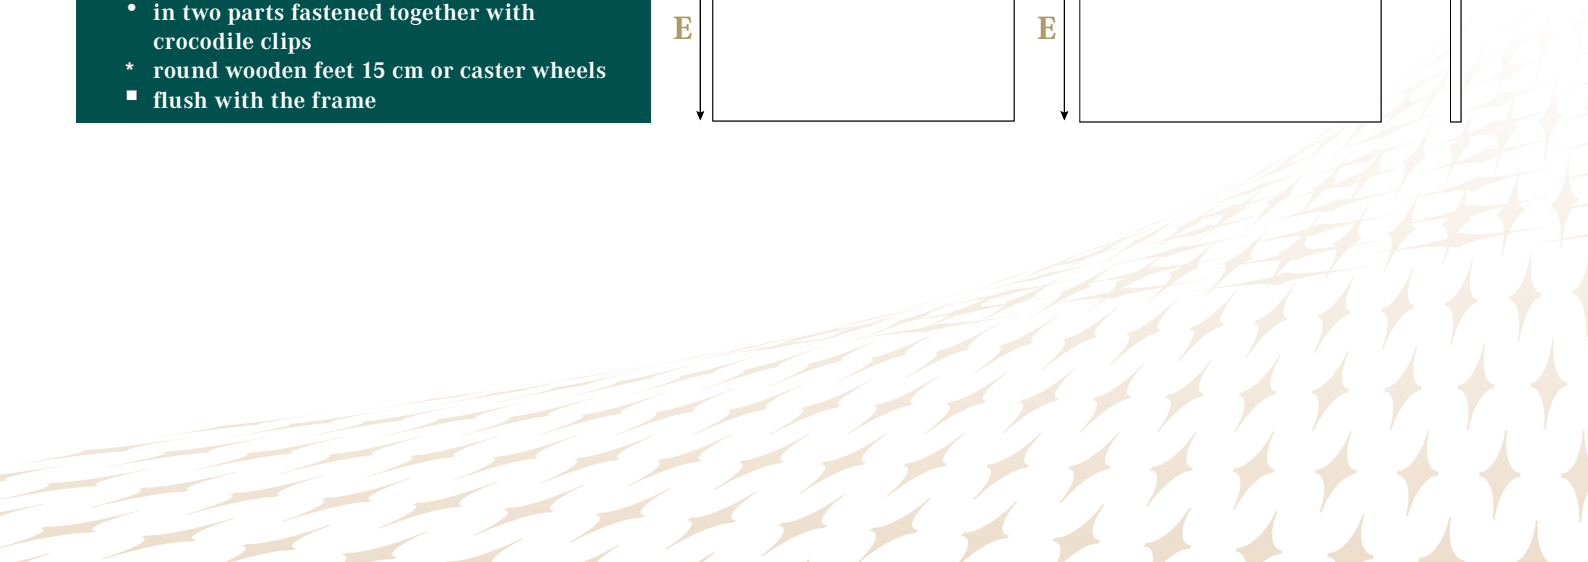

TECHNICAL DRAWINGS

SPACE OCCUPANCY :

I BED BASE DIMENSIONS

II HEADBOARD DIMENSIONS

- in two parts fastened together with crocodile clips
- * round wooden feet 15 cm or caster wheels
- flush with the frame

BOXSPRING PERLE

Traditional boxspring with pocket spring suspension, mounted on feet or caster wheels for easy access under the bed. It can also be fitted with a bed-lift system for easy maintenance.

Special Elite pocket-spring suspension system.

FSC solid wood frame.

Fixed cover with fire-retardant decorative fabric.

CARACTERISTICS

Height	20 cm
Sleeping height	60 cm (with a 25-cm mattress)
Width	80, 90, 100, 120, 140, 160*, 180*, 200* cm <i>*large widths in two parts assembled together with crocodile clips</i>
Length	190, 200, 210, 220 cm
Weight	90/200, height 20 cm = 40 kg
Fire retardant	Fixed ticking designed for the hotel industry, complies with fire prevention standards (Europe EN597-1/2, UK BS-7177).
Internal structure	Swiss FSC-certified solid wood
Guarantee	5 years