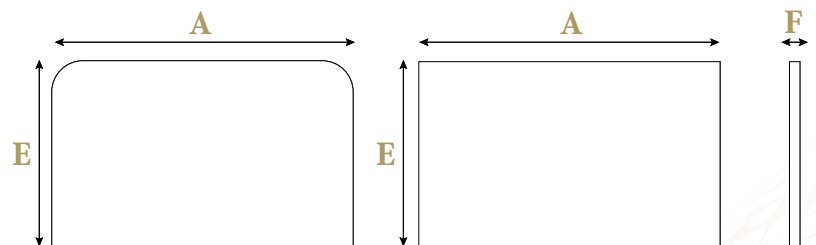

BOXSPRING
PERLE

		CATALOG DESIGNATION (CM)	ACTUAL SIZE (CM)
I	A	80	81
		90	91
		100	101
		120	121
		140	141
		160	163*
		180	183*
		200	203*
	B	190	193
		200	203
210		213	
220		223	
	C	20	
	D	15*	
II	E	120 [■]	
	F	6	

TECHNICAL DRAWINGS

SPACE OCCUPANCY :

I BED BASE DIMENSIONS

II HEADBOARD DIMENSIONS

- in two parts fastened together with crocodile clips
- * round wooden feet 15 cm or caster wheels
- flush with the frame

FSC solid wood frame.

Fixed cover with fire-retardant decorative fabric.

CARACTERISTICS

Height	20 cm
Sleeping height	60 cm (with a 25-cm mattress)
Width	80, 90, 100, 120, 140, 160*, 180*, 200* cm <i>*large widths in two parts assembled together with crocodile clips</i>
Length	190, 200, 210, 220 cm
Weight	90/200, height 20 cm = 40 kg
Fire retardant	Fixed ticking designed for the hotel industry, complies with fire prevention standards (Europe EN597-1/2, UK BS-7177).
Internal structure	Swiss FSC-certified solid wood
Guarantee	5 years