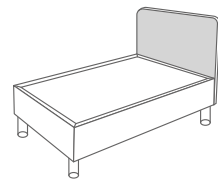

FINISHING

Fixed or
removable cover

Flounce, Dior pleats

Flounce, Dior pleats with
sewn pleats

TWIN BED ASSEMBLY SYSTEM

Rotating alligator clips
for attachment
to the head and feet

STRUCTURE OPTIONS

Bed lift

Headboard with
square edges

Headboard with
rounded angles

ORIGINAL BOXSPRING CONCEPT BY ELITE

MATTRESS TOPPER
Mini pocket springs,
"cocooning" guaranteed

MATTRESS
Pocket springs for excep-
tional comfort and back
support