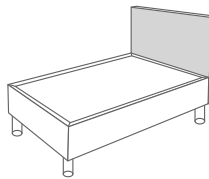

FINISHING

Fixed or
removable cover

Flounce, Dior pleats

Flounce, Dior pleats with
sewn pleats

TWIN BED ASSEMBLY SYSTEM

Rotating alligator clips
for attachment
to the head and feet

STRUCTURE OPTIONS

Bed lift

Headboard with
square edges

Headboard with
rounded angles

ORIGINAL BOXSPRING CONCEPT BY ELITE

MATTRESS TOPPER
Mini pocket springs,
"cocooning" guaranteed

MATTRESS
Pocket springs for excep-
tional comfort and back
support