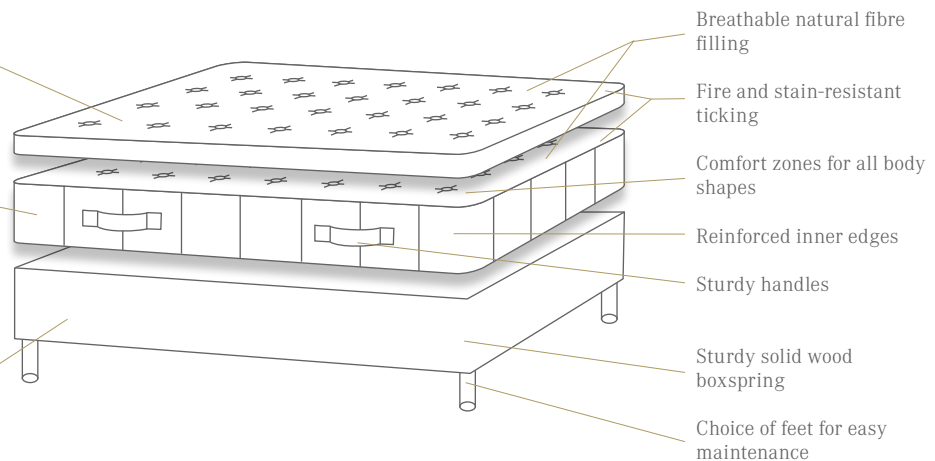

FINISHING

Fixed or
removable cover

Flounce, Dior pleats

Flounce, Dior pleats with
sewn pleats

TWIN BED ASSEMBLY SYSTEM

Rotating alligator clips
for attachment
to the head and feet

STRUCTURE OPTIONS

Bed lift

Headboard with
square edges

Headboard with
rounded angles

ORIGINAL BOXSPRING CONCEPT BY ELITE

MATTRESS TOPPER
Mini pocket springs,
"cocooning" guaranteed

MATTRESS
Pocket springs for excep-
tional comfort and back
support

BOXSPRING
Pocket springs, functional,
easy-care, popular
among housekeepers
and chambermaids

BOXSPRING
PERLE

CM	80/90	100	120	140	160	180	200
Bed frame 20 cm (190/200)	490	530	610	690	770	980	1060
Bed frame 20 cm (210/220)	590	640	730	830	920	1180	1270
Round wooden legs (4/8,15 cm)	40	40	40	40	80	80	80
Caster wheels (4/8,15 cm)	120	120	120	120	240	240	240
Removable bed cover (velcro) *	70	70	80	80	80	80	90
Removable bed cover (bedskirts, Dior pleats, 35 cm) *	130	130	150	150	150	150	160
Removable bed cover (bedskirts, Dior pleats with sewn-in pleats 35 cm) *	150	150	170	170	170	170	180
Crocodile clips	70	70	70	70	70	70	70
Headboard with square edges	640	710	840	890	1030	1150	1280
Headboard with rounded angles	770	800	970	1030	1150	1280	1420