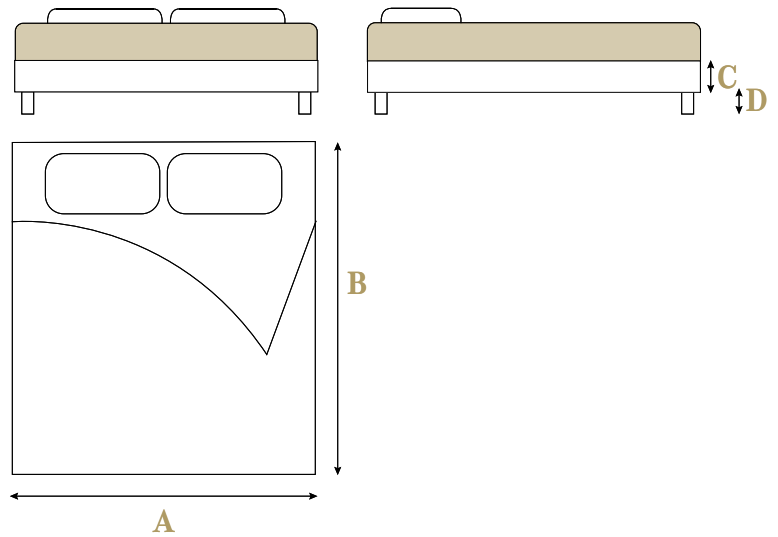

BOXSPRING
PERLE

		CATALOG DESIGNATION (CM)	ACTUAL SIZE (CM)
I	A	80	81
		90	91
		100	101
		120	121
		140	141
		160	163*
		180	183*
		200	203*
	B	190	193
		200	203
210		213	
220		223	
	C	20	
	D	15*	
II	E	120 [■]	
	F	6	

TECHNICAL DRAWINGS

SPACE OCCUPANCY :

I BED BASE DIMENSIONS

II HEADBOARD DIMENSIONS

- in two parts fastened together with crocodile clips
- * round wooden feet 15 cm or caster wheels
- flush with the frame

FSC solid wood frame.

Fixed cover with fire-retardant decorative fabric.

CARACTERISTICS

Height	20 cm
Sleeping height	60 cm (with a 25-cm mattress)
Width	80, 90, 100, 120, 140, 160*, 180*, 200* cm <i>*large widths in two parts assembled together with crocodile clips</i>
Length	190, 200, 210, 220 cm
Weight	90/200, height 20 cm = 40 kg
Fire retardant	Fixed ticking designed for the hotel industry, complies with fire prevention standards (Europe EN597-1/2, UK BS-7177).
Internal structure	Swiss FSC-certified solid wood
Guarantee	5 years

BOXSPRING
Pocket springs, functional,
easy-care, popular
among housekeepers
and chambermaids

BOXSPRING
PERLE

CM	80/90	100	120	140	160	180	200
Bed frame 20 cm (190/200)	490	530	610	690	770	980	1060
Bed frame 20 cm (210/220)	590	640	730	830	920	1180	1270
Round wooden legs (4/8,15 cm)	40	40	40	40	80	80	80
Caster wheels (4/8,15 cm)	120	120	120	120	240	240	240
Removable bed cover (velcro) *	70	70	80	80	80	80	90
Removable bed cover (bedskirts, Dior pleats, 35 cm) *	130	130	150	150	150	150	160
Removable bed cover (bedskirts, Dior pleats with sewn-in pleats 35 cm) *	150	150	170	170	170	170	180
Crocodile clips	70	70	70	70	70	70	70
Headboard with square edges	640	710	840	890	1030	1150	1280
Headboard with rounded angles	770	800	970	1030	1150	1280	1420